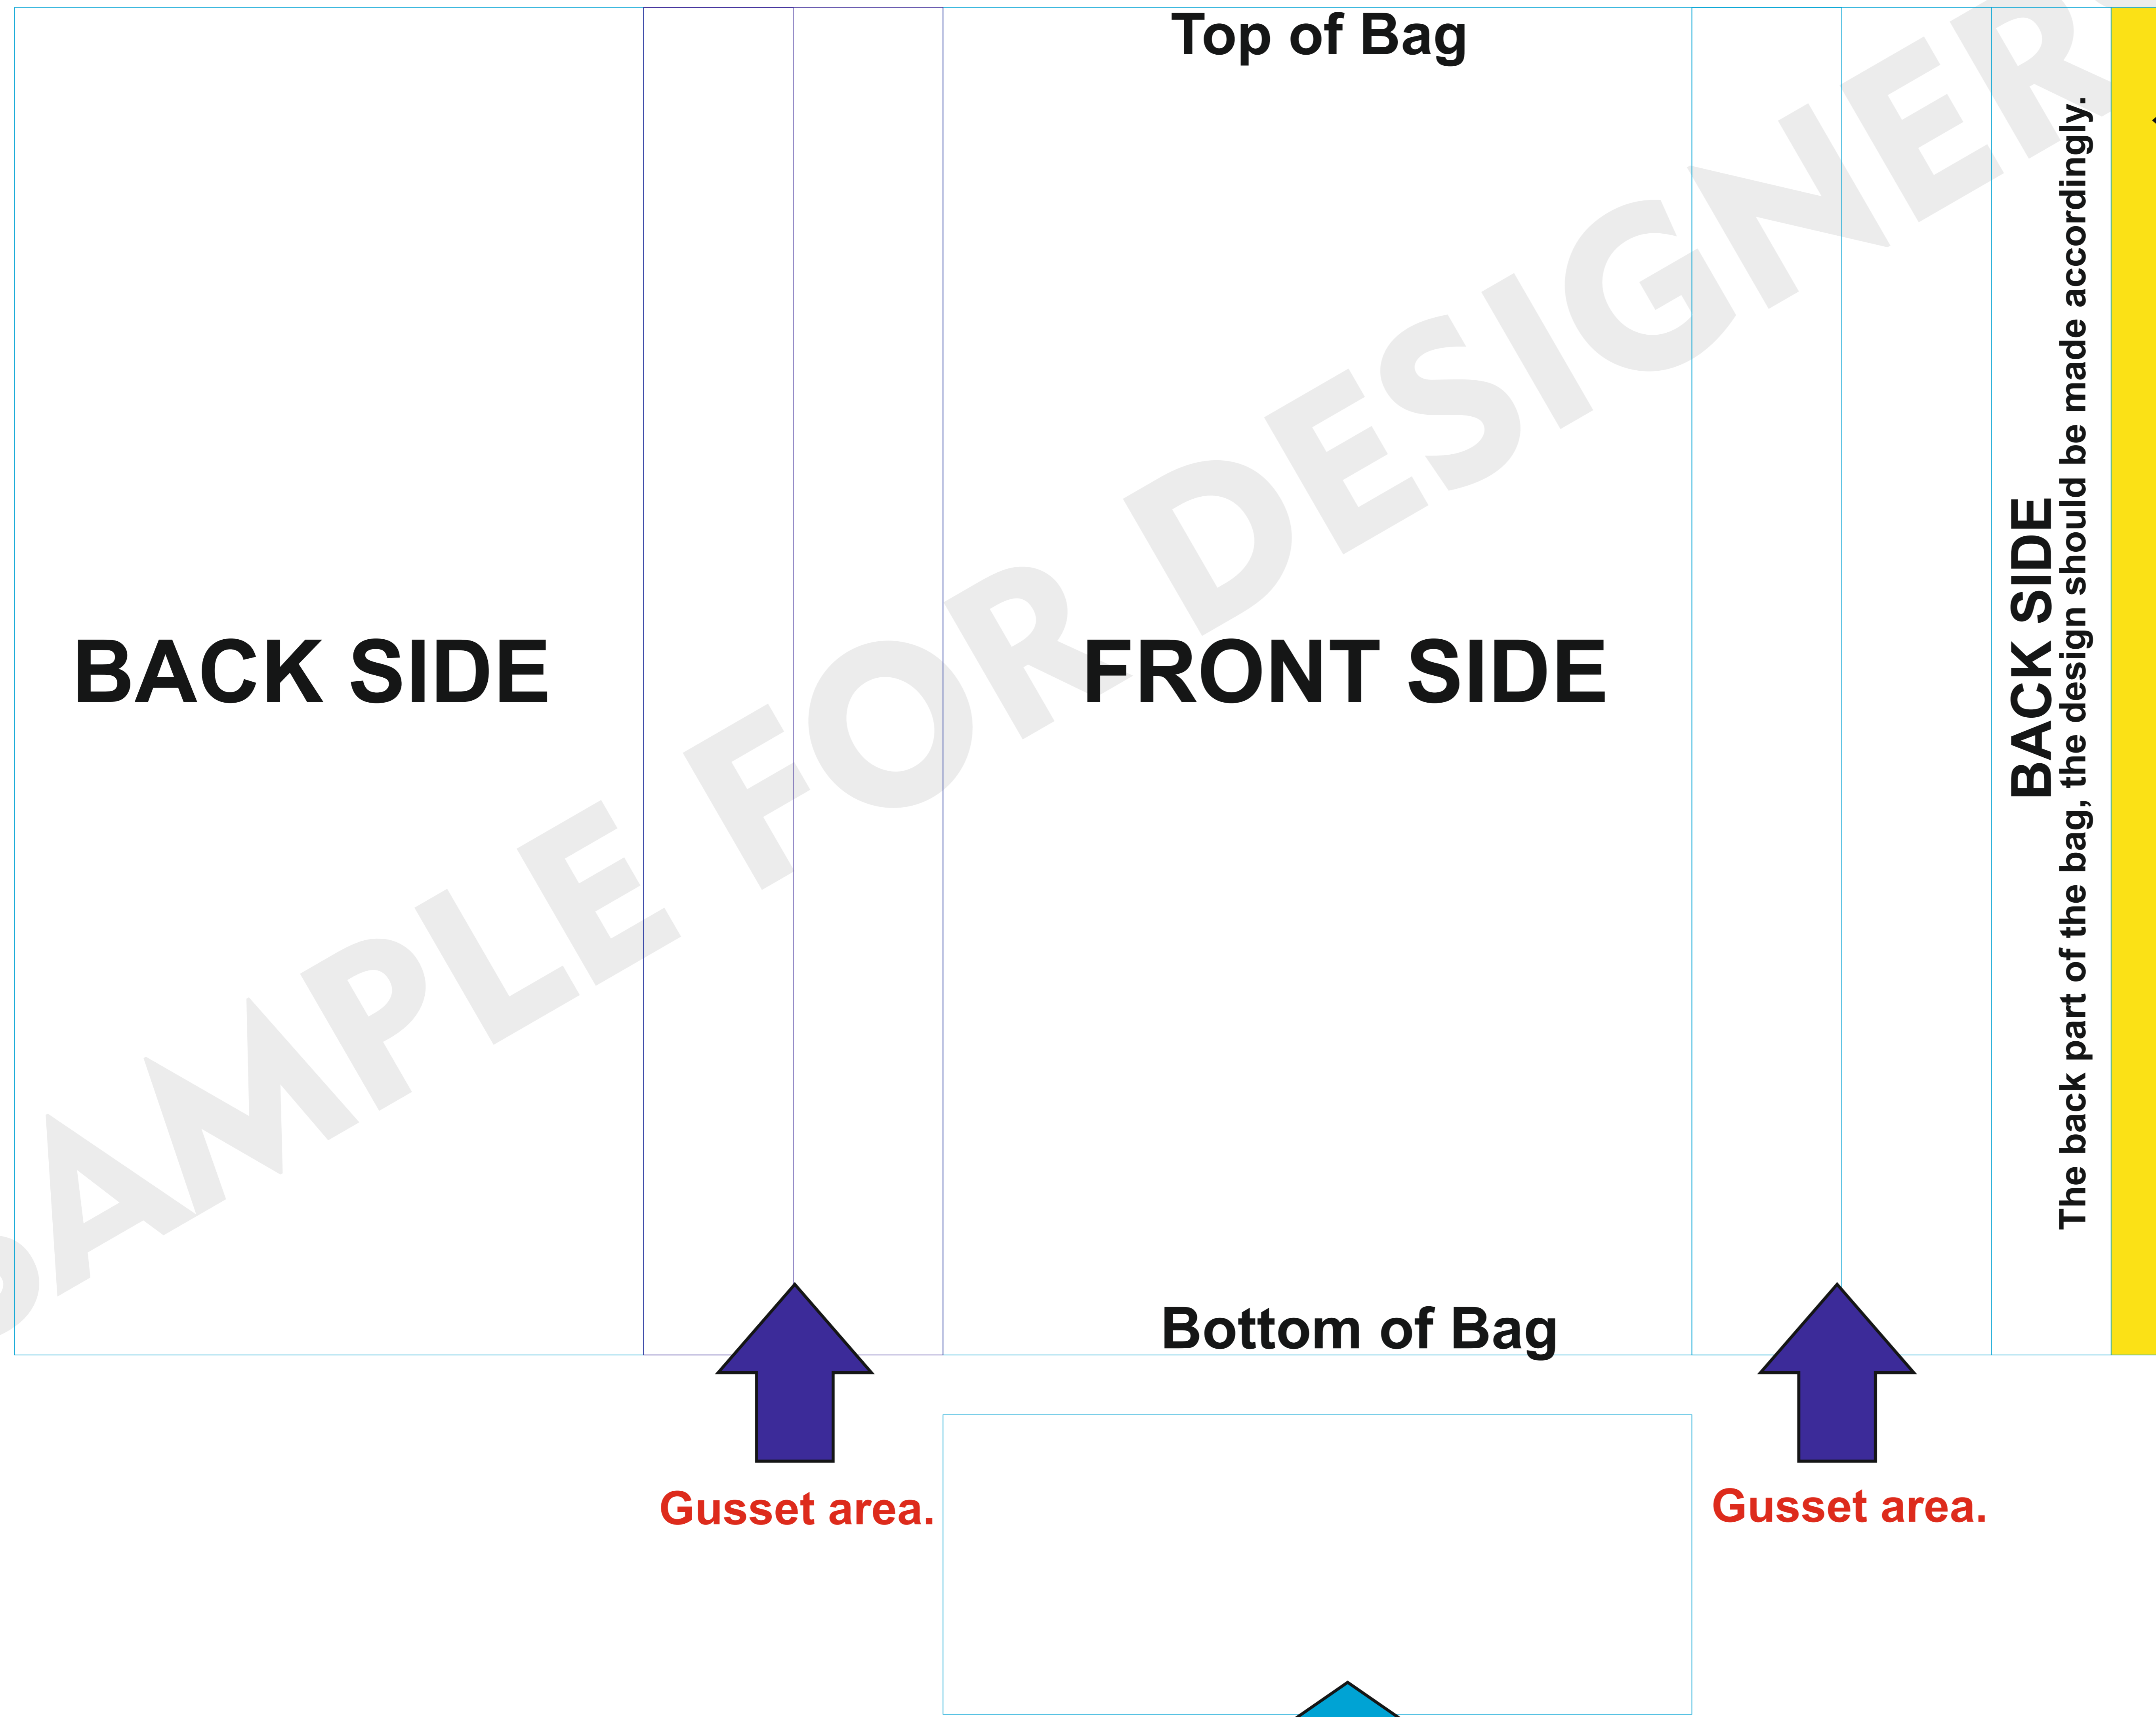

# VALVE PAPER BAG SAMPLE DIE-CUT

**BAG SIZE**  
35x45x10 cm

**VALVE LOCATION**  
You should indicate the location of the valve on the design.

The adhesive area of the bag (the print can extend 5mm inward).