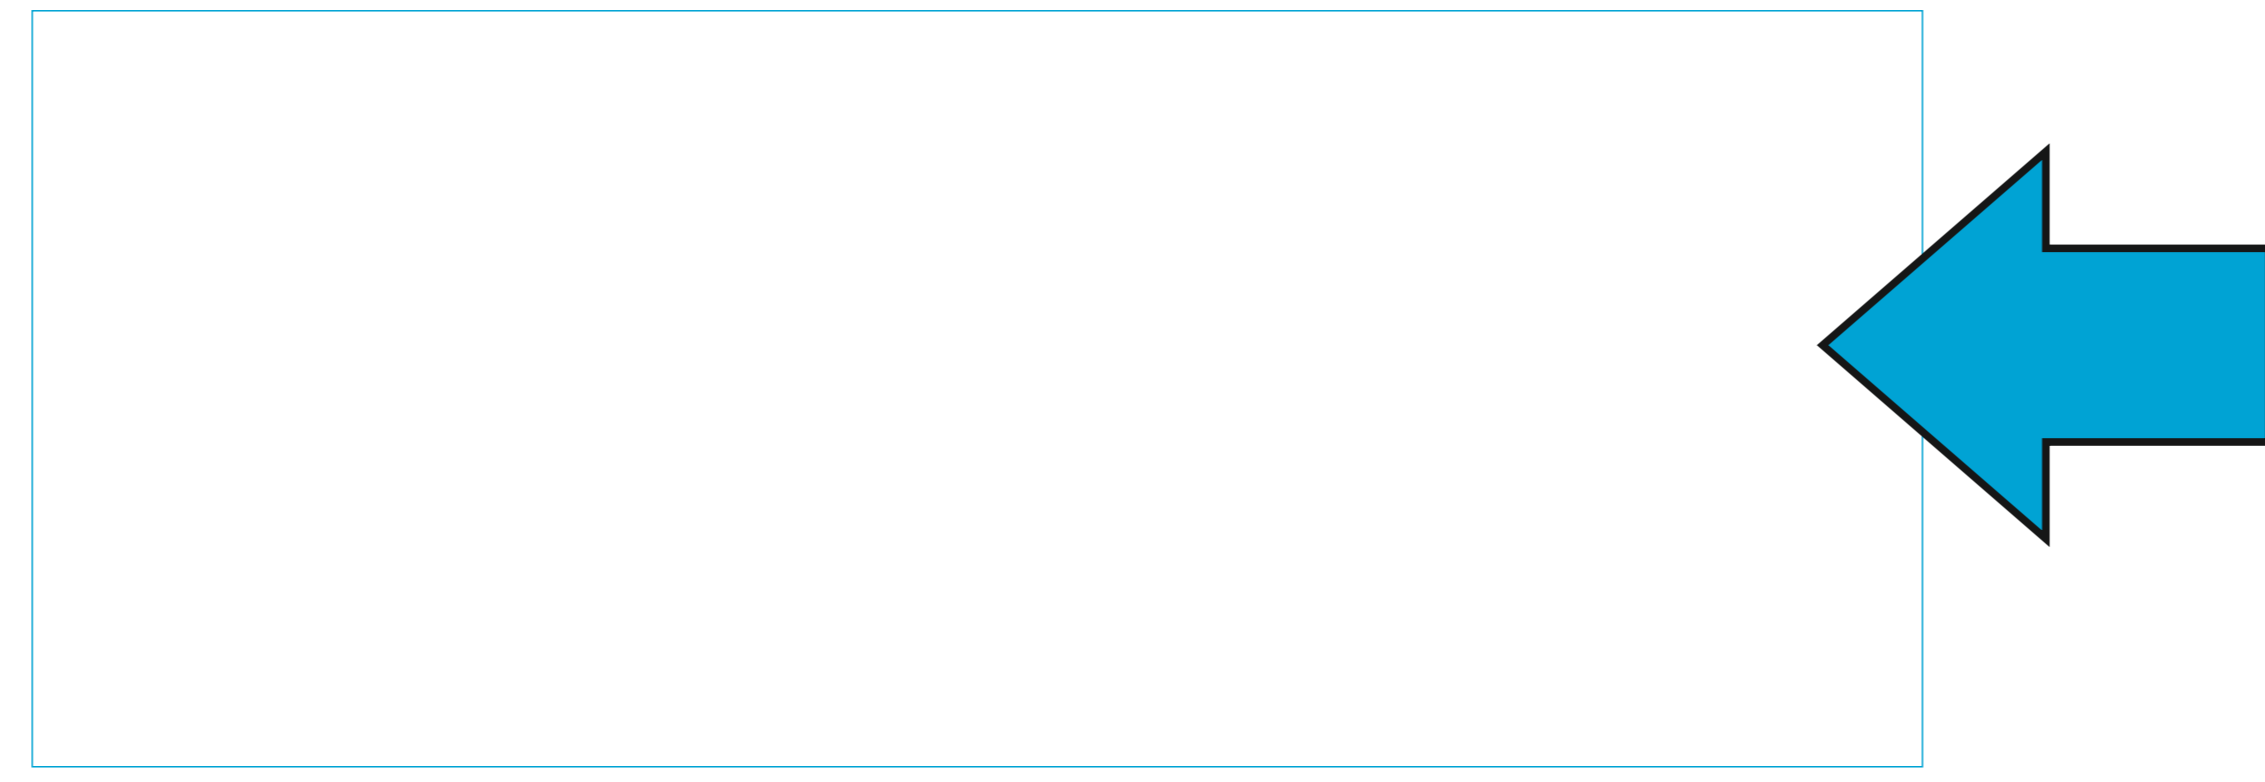

# VALVE PAPER BAG SAMPLE DIE-CUT

**BAG SIZE**  
35x45x10 cm

**VALVE LOCATION**  
You should indicate the location of the valve on the design.

The adhesive area of the bag (the print can extend 5mm inward).